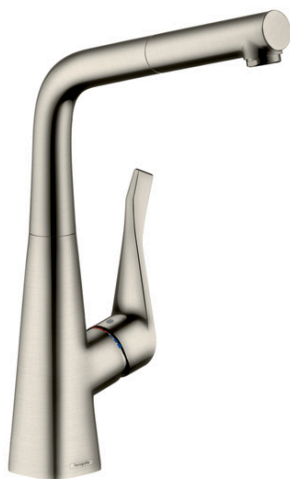

Metris M71

Single lever kitchen mixer 320, pull-out spout, 1jet

Surfaces: **Stainless Steel Finish** Article Number: **14821800**

Description

product features

- ComfortZone 320
- swivel range adjustable in 2 steps to 110° or 150°
- laminar spray
- MagFit magnetic shower support
- quick connect hose
- connection dimension: DN15
- maximum flow rate at 3 bar: 10 l/min
- ceramic cartridge
- connection type: G 3/8 connections
- integrated non-return valve
- suitable for continuous flow water heaters
- significantly reduced splashing by soft start of the water flow

Technology

Product image